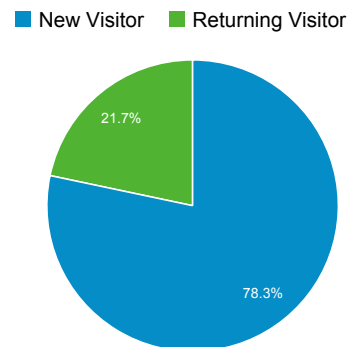

Jul 1, 2013 - Jul 31, 2013

Audience Overview

Overview

499 people visited this site

Language	Visits	% Visits
1. en-us	569	93.13%
2. en	31	5.07%
3. fr	4	0.65%
4. fr-fr	2	0.33%
5. nl	2	0.33%
6. c	1	0.16%
7. de	1	0.16%
8. ru	1	0.16%

Aug 1, 2013 - Aug 31, 2013

Audience Overview

Overview

214 people visited this site

Language	Visits	% Visits
1. en-us	240	96.39%
2. en	6	2.41%
3. cs	1	0.40%
4. es-419	1	0.40%
5. nl-nl	1	0.40%

Sep 1, 2013 - Sep 30, 2013

Audience Overview

Overview

197 people visited this site

<p>Visits</p> <p>282</p>	<p>Unique Visitors</p> <p>197</p>	<p>Pageviews</p> <p>674</p>
<p>Pages / Visit</p> <p>2.39</p>	<p>Avg. Visit Duration</p> <p>00:06:43</p>	<p>Bounce Rate</p> <p>53.90%</p>
<p>% New Visits</p> <p>61.70%</p>		