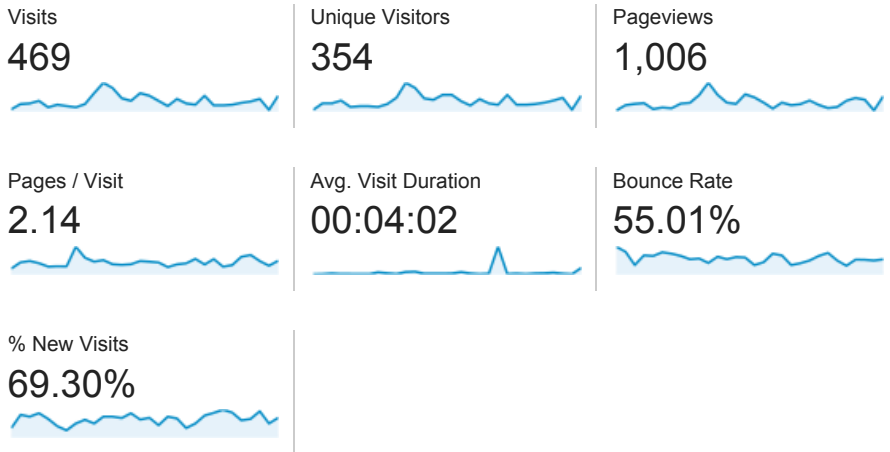

■ New Visitor ■ Returning Visitor

Language	Visits	% Visits
1. en-us	236	95.55%
2. en	3	1.21%
3. c	2	0.81%
4. nl	2	0.81%
5. nl-nl	2	0.81%
6. en-ca	1	0.40%
7. fr	1	0.40%

Audience Overview

All Visits
100.00%

Overview

354 people visited this site

■ New Visitor ■ Returning Visitor

Language	Visits	% Visits
1. en-us	441	94.03%
2. en	20	4.26%
3. en-gb	3	0.64%
4. de-de	1	0.21%
5. es-ar	1	0.21%
6. fr	1	0.21%
7. tr	1	0.21%
8. tr-tr	1	0.21%

Jul 1, 2013 - Jul 31, 2013

Audience Overview

Overview

499 people visited this site

Language	Visits	% Visits
1. en-us	569	93.13%
2. en	31	5.07%
3. fr	4	0.65%
4. fr-fr	2	0.33%
5. nl	2	0.33%
6. c	1	0.16%
7. de	1	0.16%
8. ru	1	0.16%

Audience Overview

Overview

197 people visited this site

<p>Visits</p> <p>282</p>	<p>Unique Visitors</p> <p>197</p>	<p>Pageviews</p> <p>674</p>
<p>Pages / Visit</p> <p>2.39</p>	<p>Avg. Visit Duration</p> <p>00:06:43</p>	<p>Bounce Rate</p> <p>53.90%</p>
<p>% New Visits</p> <p>61.70%</p>		