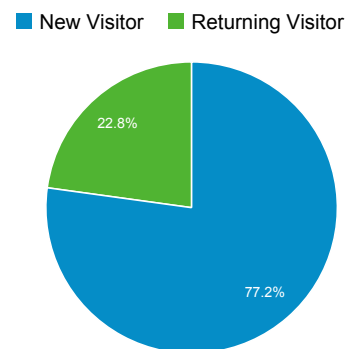

Feb 1, 2013 - Feb 28, 2013

Audience Overview

Overview

87 people visited this site

Language	Visits	% Visits
1. en-us	139	95.21%
2. en	4	2.74%
3. en-gb	1	0.68%
4. es	1	0.68%
5. ja	1	0.68%

Mar 1, 2013 - Mar 31, 2013

Audience Overview

Overview

165 people visited this site

Language	Visits	% Visits
1. en-us	218	96.04%
2. en	3	1.32%
3. fr	2	0.88%
4. nl	2	0.88%
5. de	1	0.44%
6. tr	1	0.44%

Apr 1, 2013 - Apr 30, 2013

Audience Overview

Overview

356 people visited this site

Language	Visits	% Visits
1. en-us	429	95.97%
2. en	14	3.13%
3. fr	2	0.45%
4. de	1	0.22%
5. en-gb	1	0.22%

May 1, 2013 - May 31, 2013

Audience Overview

Overview

183 people visited this site