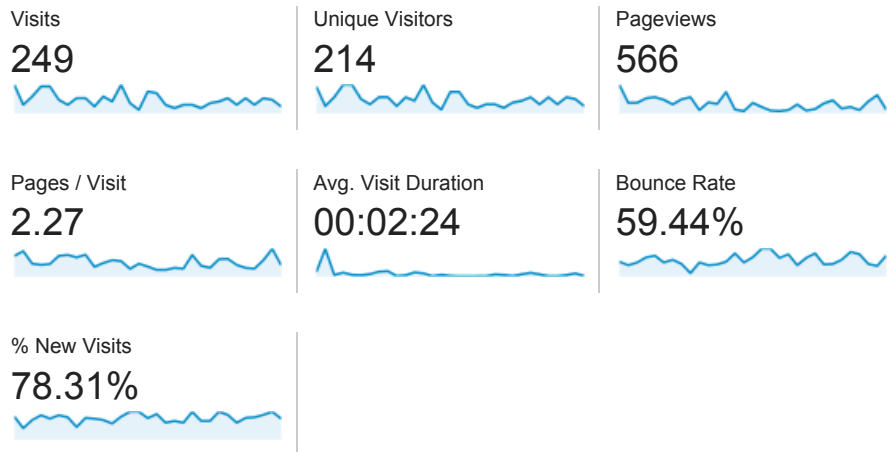

Jul 1, 2013 - Jul 31, 2013

Audience Overview

Overview

499 people visited this site

Language	Visits	% Visits
1. en-us	569	93.13%
2. en	31	5.07%
3. fr	4	0.65%
4. fr-fr	2	0.33%
5. nl	2	0.33%
6. c	1	0.16%
7. de	1	0.16%
8. ru	1	0.16%

Aug 1, 2013 - Aug 31, 2013

Audience Overview

Overview

214 people visited this site

Language	Visits	% Visits
1. en-us	240	96.39%
2. en	6	2.41%
3. cs	1	0.40%
4. es-419	1	0.40%
5. nl-nl	1	0.40%

Sep 1, 2013 - Sep 30, 2013

Audience Overview

Overview

197 people visited this site

<p>Visits</p> <p>282</p>	<p>Unique Visitors</p> <p>197</p>	<p>Pageviews</p> <p>674</p>
<p>Pages / Visit</p> <p>2.39</p>	<p>Avg. Visit Duration</p> <p>00:06:43</p>	<p>Bounce Rate</p> <p>53.90%</p>
<p>% New Visits</p> <p>61.70%</p>		

Nov 1, 2013 - Nov 30, 2013

Audience Overview

Overview

161 people visited this site

<p>Visits</p> <p>214</p>	<p>Unique Visitors</p> <p>161</p>	<p>Pageviews</p> <p>559</p>
<p>Pages / Visit</p> <p>2.61</p>	<p>Avg. Visit Duration</p> <p>00:05:02</p>	<p>Bounce Rate</p> <p>53.27%</p>
<p>% New Visits</p> <p>64.49%</p>		