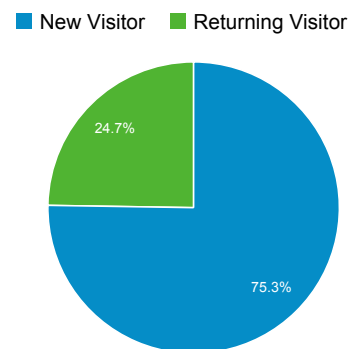

Language	Visits	% Visits
1. en-us	175	88.38%
2. en	13	6.57%
3. en-ca	3	1.52%
4. de-de	2	1.01%
5. en-gb	2	1.01%
6. c	1	0.51%
7. fr-ca	1	0.51%
8. pl	1	0.51%