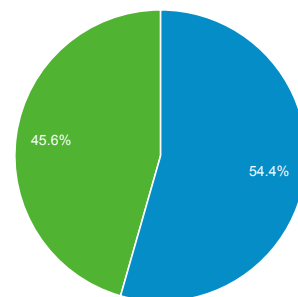

Jan 1, 2013 - Jan 31, 2013

Audience Overview

Overview

71 people visited this site

■ Returning Visitor ■ New Visitor

Language	Visits	% Visits
1. en-us	148	93.67%
2. en	7	4.43%
3. es	1	0.63%
4. it_IT	1	0.63%
5. zh_CN	1	0.63%

Feb 1, 2013 - Feb 28, 2013

Audience Overview

Overview

87 people visited this site

Language	Visits	% Visits
1. en-us	139	95.21%
2. en	4	2.74%
3. en-gb	1	0.68%
4. es	1	0.68%
5. ja	1	0.68%

Mar 1, 2013 - Mar 31, 2013