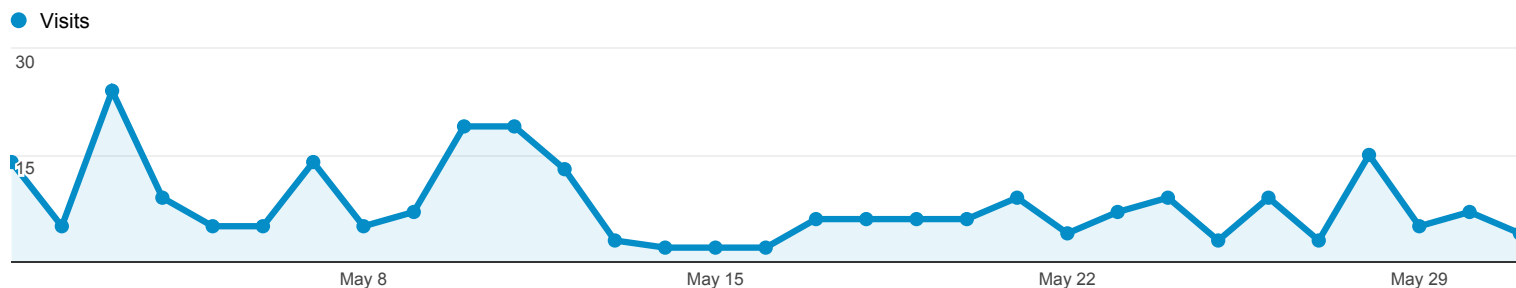

Overview

356 people visited this site

Language	Visits	% Visits
1. en-us	429	95.97%
2. en	14	3.13%
3. fr	2	0.45%
4. de	1	0.22%
5. en-gb	1	0.22%

May 1, 2013 - May 31, 2013

Audience Overview

Overview

183 people visited this site