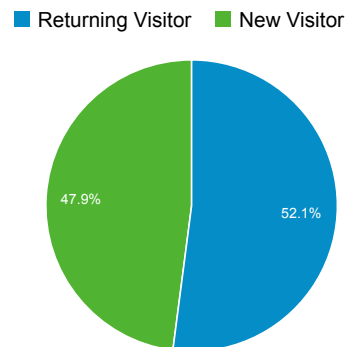

Jan 1, 2013 - Jan 31, 2013

Audience Overview

Overview

71 people visited this site

■ Returning Visitor ■ New Visitor

Language	Visits	% Visits
1. en-us	148	93.67%
2. en	7	4.43%
3. es	1	0.63%
4. it_IT	1	0.63%
5. zh_CN	1	0.63%

Feb 1, 2013 - Feb 28, 2013

Audience Overview

Overview

87 people visited this site

Language	Visits	% Visits
1. en-us	139	95.21%
2. en	4	2.74%
3. en-gb	1	0.68%
4. es	1	0.68%
5. ja	1	0.68%

Mar 1, 2013 - Mar 31, 2013

Audience Overview

Overview

165 people visited this site

Language	Visits	% Visits
1. en-us	218	96.04%
2. en	3	1.32%
3. fr	2	0.88%
4. nl	2	0.88%
5. de	1	0.44%
6. tr	1	0.44%

Apr 1, 2013 - Apr 30, 2013

Audience Overview

Nov 1, 2013 - Nov 30, 2013

Audience Overview

Overview

161 people visited this site

<p>Visits</p> <p>214</p>	<p>Unique Visitors</p> <p>161</p>	<p>Pageviews</p> <p>559</p>
<p>Pages / Visit</p> <p>2.61</p>	<p>Avg. Visit Duration</p> <p>00:05:02</p>	<p>Bounce Rate</p> <p>53.27%</p>
<p>% New Visits</p> <p>64.49%</p>		