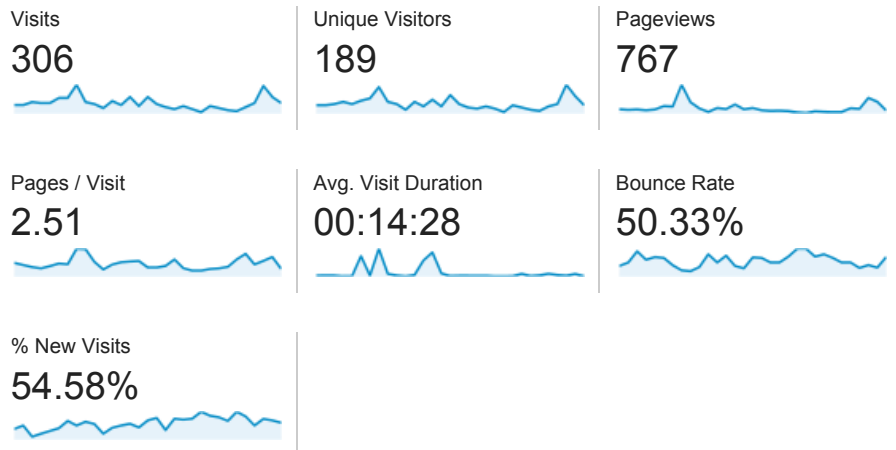

Audience Overview

Overview

197 people visited this site

<p>Visits</p> <p>282</p>	<p>Unique Visitors</p> <p>197</p>	<p>Pageviews</p> <p>674</p>
<p>Pages / Visit</p> <p>2.39</p>	<p>Avg. Visit Duration</p> <p>00:06:43</p>	<p>Bounce Rate</p> <p>53.90%</p>
<p>% New Visits</p> <p>61.70%</p>		

Language	Visits	% Visits
1. en-us	271	96.10%
2. en	6	2.13%
3. fr-fr	2	0.71%
4. de	1	0.35%
5. nb	1	0.35%
6. nl	1	0.35%

Oct 1, 2013 - Oct 31, 2013

Audience Overview

Overview

189 people visited this site

Language	Visits	% Visits
1. en-us	293	95.75%
2. en	7	2.29%
3. c	1	0.33%
4. da	1	0.33%
5. da-dk	1	0.33%
6. en-gb	1	0.33%
7. fr	1	0.33%
8. pl	1	0.33%

Nov 1, 2013 - Nov 30, 2013

Audience Overview

Overview

161 people visited this site

<p>Visits</p> <p>214</p>	<p>Unique Visitors</p> <p>161</p>	<p>Pageviews</p> <p>559</p>
<p>Pages / Visit</p> <p>2.61</p>	<p>Avg. Visit Duration</p> <p>00:05:02</p>	<p>Bounce Rate</p> <p>53.27%</p>
<p>% New Visits</p> <p>64.49%</p>		