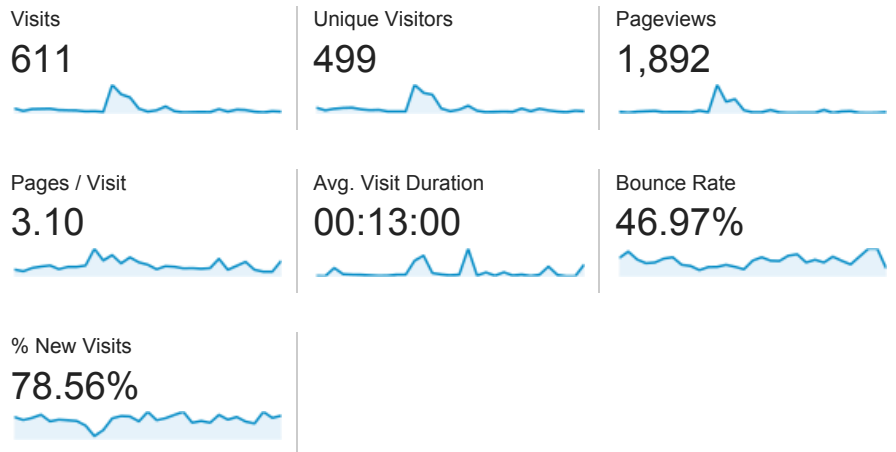

Jul 1, 2013 - Jul 31, 2013

Audience Overview

Overview

499 people visited this site

Language	Visits	% Visits
1. en-us	569	93.13%
2. en	31	5.07%
3. fr	4	0.65%
4. fr-fr	2	0.33%
5. nl	2	0.33%
6. c	1	0.16%
7. de	1	0.16%
8. ru	1	0.16%

Aug 1, 2013 - Aug 31, 2013

Audience Overview

Overview

214 people visited this site

Language	Visits	% Visits
1. en-us	240	96.39%
2. en	6	2.41%
3. cs	1	0.40%
4. es-419	1	0.40%
5. nl-nl	1	0.40%

Sep 1, 2013 - Sep 30, 2013

Audience Overview

Overview

197 people visited this site

<p>Visits</p> <p>282</p>	<p>Unique Visitors</p> <p>197</p>	<p>Pageviews</p> <p>674</p>
<p>Pages / Visit</p> <p>2.39</p>	<p>Avg. Visit Duration</p> <p>00:06:43</p>	<p>Bounce Rate</p> <p>53.90%</p>
<p>% New Visits</p> <p>61.70%</p>		