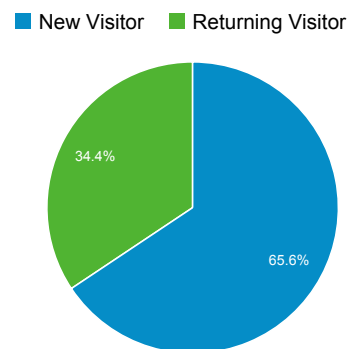

Jan 1, 2013 - Jan 31, 2013

Audience Overview

Overview

71 people visited this site

■ Returning Visitor ■ New Visitor

Language	Visits	% Visits
1. en-us	148	93.67%
2. en	7	4.43%
3. es	1	0.63%
4. it_IT	1	0.63%
5. zh_CN	1	0.63%

Feb 1, 2013 - Feb 28, 2013

Audience Overview

Overview

87 people visited this site

Language	Visits	% Visits
1. en-us	139	95.21%
2. en	4	2.74%
3. en-gb	1	0.68%
4. es	1	0.68%
5. ja	1	0.68%

Mar 1, 2013 - Mar 31, 2013

Audience Overview

Overview

165 people visited this site

Language	Visits	% Visits
1. en-us	218	96.04%
2. en	3	1.32%
3. fr	2	0.88%
4. nl	2	0.88%
5. de	1	0.44%
6. tr	1	0.44%

Apr 1, 2013 - Apr 30, 2013

Audience Overview

Nov 1, 2013 - Nov 30, 2013

Audience Overview

Overview

161 people visited this site

<p>Visits</p> <p>214</p>	<p>Unique Visitors</p> <p>161</p>	<p>Pageviews</p> <p>559</p>
<p>Pages / Visit</p> <p>2.61</p>	<p>Avg. Visit Duration</p> <p>00:05:02</p>	<p>Bounce Rate</p> <p>53.27%</p>
<p>% New Visits</p> <p>64.49%</p>		