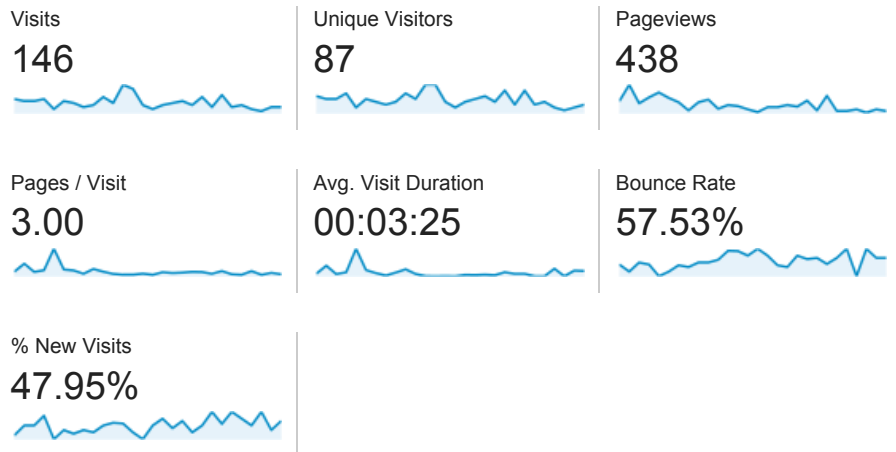

Feb 1, 2013 - Feb 28, 2013

Audience Overview

Overview

87 people visited this site

Language	Visits	% Visits
1. en-us	139	95.21%
2. en	4	2.74%
3. en-gb	1	0.68%
4. es	1	0.68%
5. ja	1	0.68%

Mar 1, 2013 - Mar 31, 2013

Audience Overview

Overview

197 people visited this site

<p>Visits</p> <p>282</p>	<p>Unique Visitors</p> <p>197</p>	<p>Pageviews</p> <p>674</p>
<p>Pages / Visit</p> <p>2.39</p>	<p>Avg. Visit Duration</p> <p>00:06:43</p>	<p>Bounce Rate</p> <p>53.90%</p>
<p>% New Visits</p> <p>61.70%</p>		

Nov 1, 2013 - Nov 30, 2013

Audience Overview

Overview

161 people visited this site

<p>Visits</p> <p>214</p>	<p>Unique Visitors</p> <p>161</p>	<p>Pageviews</p> <p>559</p>
<p>Pages / Visit</p> <p>2.61</p>	<p>Avg. Visit Duration</p> <p>00:05:02</p>	<p>Bounce Rate</p> <p>53.27%</p>
<p>% New Visits</p> <p>64.49%</p>		

<p>Visits</p> <p>198</p>	<p>Unique Visitors</p> <p>161</p>	<p>Pageviews</p> <p>432</p>
<p>Pages / Visit</p> <p>2.18</p>	<p>Avg. Visit Duration</p> <p>00:01:59</p>	<p>Bounce Rate</p> <p>56.57%</p>
<p>% New Visits</p> <p>75.25%</p>		