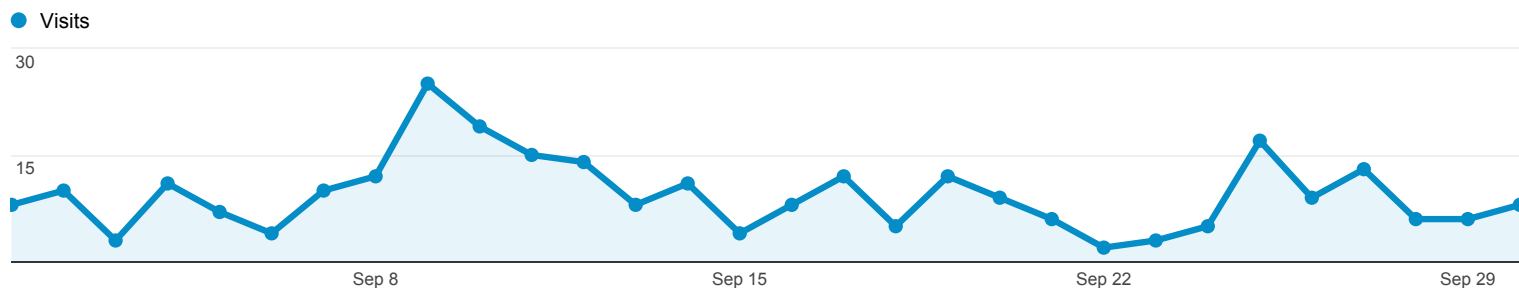

Jul 1, 2013 - Jul 31, 2013

Audience Overview

Overview

499 people visited this site

Language	Visits	% Visits
1. en-us	569	93.13%
2. en	31	5.07%
3. fr	4	0.65%
4. fr-fr	2	0.33%
5. nl	2	0.33%
6. c	1	0.16%
7. de	1	0.16%
8. ru	1	0.16%

Aug 1, 2013 - Aug 31, 2013

Audience Overview

Overview

214 people visited this site

Language	Visits	% Visits
1. en-us	240	96.39%
2. en	6	2.41%
3. cs	1	0.40%
4. es-419	1	0.40%
5. nl-nl	1	0.40%

Sep 1, 2013 - Sep 30, 2013

Audience Overview

Overview

197 people visited this site

<p>Visits</p> <p>282</p>	<p>Unique Visitors</p> <p>197</p>	<p>Pageviews</p> <p>674</p>
<p>Pages / Visit</p> <p>2.39</p>	<p>Avg. Visit Duration</p> <p>00:06:43</p>	<p>Bounce Rate</p> <p>53.90%</p>
<p>% New Visits</p> <p>61.70%</p>		