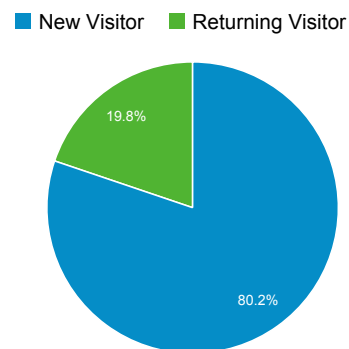

Overview

354 people visited this site

■ New Visitor ■ Returning Visitor

Language	Visits	% Visits
1. en-us	441	94.03%
2. en	20	4.26%
3. en-gb	3	0.64%
4. de-de	1	0.21%
5. es-ar	1	0.21%
6. fr	1	0.21%
7. tr	1	0.21%
8. tr-tr	1	0.21%

Jul 1, 2013 - Jul 31, 2013

Audience Overview

Overview

499 people visited this site

Language	Visits	% Visits
1. en-us	569	93.13%
2. en	31	5.07%
3. fr	4	0.65%
4. fr-fr	2	0.33%
5. nl	2	0.33%
6. c	1	0.16%
7. de	1	0.16%
8. ru	1	0.16%

Aug 1, 2013 - Aug 31, 2013

Audience Overview

Overview

214 people visited this site

Language	Visits	% Visits
1. en-us	240	96.39%
2. en	6	2.41%
3. cs	1	0.40%
4. es-419	1	0.40%
5. nl-nl	1	0.40%

Sep 1, 2013 - Sep 30, 2013