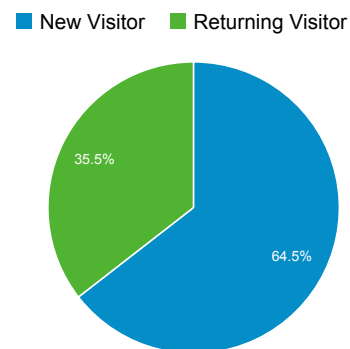

Language	Visits	% Visits
1. en-us	271	96.10%
2. en	6	2.13%
3. fr-fr	2	0.71%
4. de	1	0.35%
5. nb	1	0.35%
6. nl	1	0.35%

Oct 1, 2013 - Oct 31, 2013

Audience Overview

Overview

189 people visited this site

Language	Visits	% Visits
1. en-us	293	95.75%
2. en	7	2.29%
3. c	1	0.33%
4. da	1	0.33%
5. da-dk	1	0.33%
6. en-gb	1	0.33%
7. fr	1	0.33%
8. pl	1	0.33%

Nov 1, 2013 - Nov 30, 2013

Audience Overview

Overview

161 people visited this site

<p>Visits</p> <p>214</p>	<p>Unique Visitors</p> <p>161</p>	<p>Pageviews</p> <p>559</p>
<p>Pages / Visit</p> <p>2.61</p>	<p>Avg. Visit Duration</p> <p>00:05:02</p>	<p>Bounce Rate</p> <p>53.27%</p>
<p>% New Visits</p> <p>64.49%</p>		

Language	Visits	% Visits
1. en-us	202	94.39%
2. en	6	2.80%
3. fr	2	0.93%
4. el-gr	1	0.47%
5. en_us	1	0.47%
6. fr-fr	1	0.47%
7. nl-nl	1	0.47%

Dec 1, 2013 - Dec 31, 2013

Audience Overview

Overview

161 people visited this site