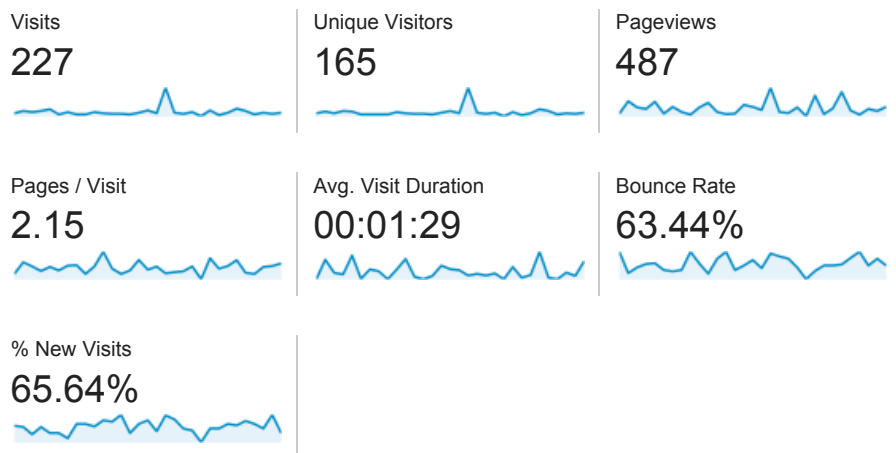

Feb 1, 2013 - Feb 28, 2013

Audience Overview

Overview

87 people visited this site

Language	Visits	% Visits
1. en-us	139	95.21%
2. en	4	2.74%
3. en-gb	1	0.68%
4. es	1	0.68%
5. ja	1	0.68%

Mar 1, 2013 - Mar 31, 2013

Audience Overview

Overview

165 people visited this site

Language	Visits	% Visits
1. en-us	218	96.04%
2. en	3	1.32%
3. fr	2	0.88%
4. nl	2	0.88%
5. de	1	0.44%
6. tr	1	0.44%

Apr 1, 2013 - Apr 30, 2013

Audience Overview

Audience Overview

Overview

197 people visited this site

<p>Visits</p> <p>282</p>	<p>Unique Visitors</p> <p>197</p>	<p>Pageviews</p> <p>674</p>
<p>Pages / Visit</p> <p>2.39</p>	<p>Avg. Visit Duration</p> <p>00:06:43</p>	<p>Bounce Rate</p> <p>53.90%</p>
<p>% New Visits</p> <p>61.70%</p>		

Nov 1, 2013 - Nov 30, 2013

Audience Overview

Overview

161 people visited this site

<p>Visits</p> <p>214</p>	<p>Unique Visitors</p> <p>161</p>	<p>Pageviews</p> <p>559</p>
<p>Pages / Visit</p> <p>2.61</p>	<p>Avg. Visit Duration</p> <p>00:05:02</p>	<p>Bounce Rate</p> <p>53.27%</p>
<p>% New Visits</p> <p>64.49%</p>		