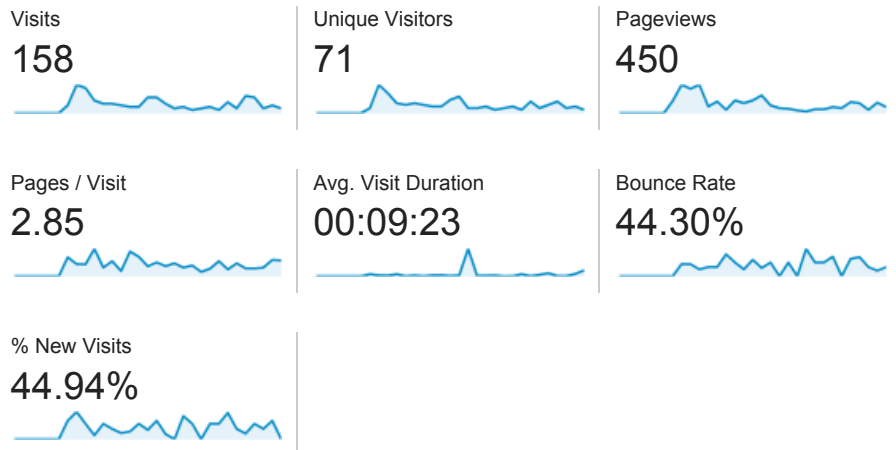

Jan 1, 2013 - Jan 31, 2013

Audience Overview

Overview

71 people visited this site

■ Returning Visitor ■ New Visitor

Language	Visits	% Visits
1. en-us	148	93.67%
2. en	7	4.43%
3. es	1	0.63%
4. it_IT	1	0.63%
5. zh_CN	1	0.63%

Audience Overview

Overview

197 people visited this site

<p>Visits</p> <p>282</p>	<p>Unique Visitors</p> <p>197</p>	<p>Pageviews</p> <p>674</p>
<p>Pages / Visit</p> <p>2.39</p>	<p>Avg. Visit Duration</p> <p>00:06:43</p>	<p>Bounce Rate</p> <p>53.90%</p>
<p>% New Visits</p> <p>61.70%</p>		

Nov 1, 2013 - Nov 30, 2013

Audience Overview

Overview

161 people visited this site

<p>Visits</p> <p>214</p>	<p>Unique Visitors</p> <p>161</p>	<p>Pageviews</p> <p>559</p>
<p>Pages / Visit</p> <p>2.61</p>	<p>Avg. Visit Duration</p> <p>00:05:02</p>	<p>Bounce Rate</p> <p>53.27%</p>
<p>% New Visits</p> <p>64.49%</p>		

<p>Visits</p> <p>198</p>	<p>Unique Visitors</p> <p>161</p>	<p>Pageviews</p> <p>432</p>
<p>Pages / Visit</p> <p>2.18</p>	<p>Avg. Visit Duration</p> <p>00:01:59</p>	<p>Bounce Rate</p> <p>56.57%</p>
<p>% New Visits</p> <p>75.25%</p>		