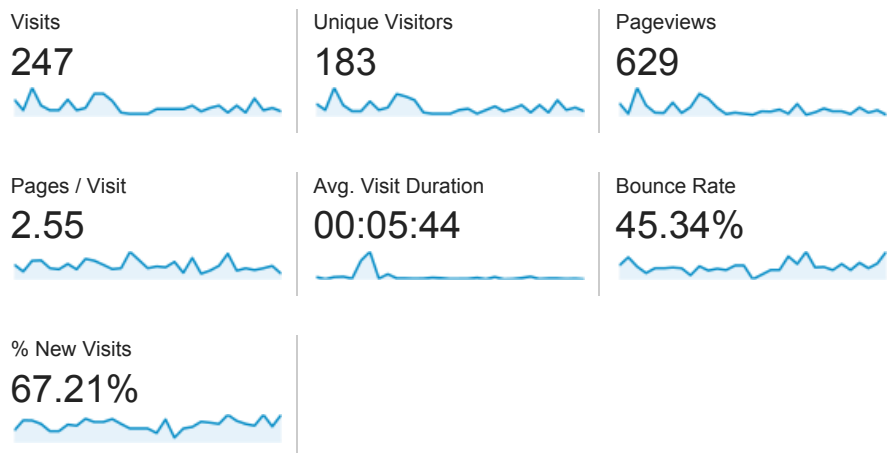

Overview

356 people visited this site

Language	Visits	% Visits
1. en-us	429	95.97%
2. en	14	3.13%
3. fr	2	0.45%
4. de	1	0.22%
5. en-gb	1	0.22%

May 1, 2013 - May 31, 2013

Audience Overview

Overview

183 people visited this site

Jul 1, 2013 - Jul 31, 2013

Audience Overview

Overview

499 people visited this site

Language	Visits	% Visits
1. en-us	569	93.13%
2. en	31	5.07%
3. fr	4	0.65%
4. fr-fr	2	0.33%
5. nl	2	0.33%
6. c	1	0.16%
7. de	1	0.16%
8. ru	1	0.16%

Audience Overview

Overview

197 people visited this site

<p>Visits</p> <p>282</p>	<p>Unique Visitors</p> <p>197</p>	<p>Pageviews</p> <p>674</p>
<p>Pages / Visit</p> <p>2.39</p>	<p>Avg. Visit Duration</p> <p>00:06:43</p>	<p>Bounce Rate</p> <p>53.90%</p>
<p>% New Visits</p> <p>61.70%</p>		

Nov 1, 2013 - Nov 30, 2013

Audience Overview

Overview

161 people visited this site

<p>Visits</p> <p>214</p>	<p>Unique Visitors</p> <p>161</p>	<p>Pageviews</p> <p>559</p>
<p>Pages / Visit</p> <p>2.61</p>	<p>Avg. Visit Duration</p> <p>00:05:02</p>	<p>Bounce Rate</p> <p>53.27%</p>
<p>% New Visits</p> <p>64.49%</p>		