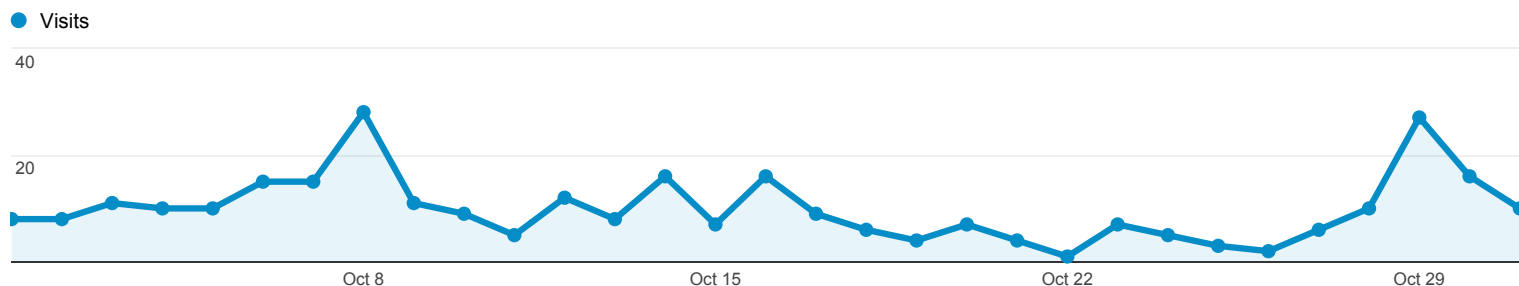

Oct 1, 2013 - Oct 31, 2013

Audience Overview

Overview