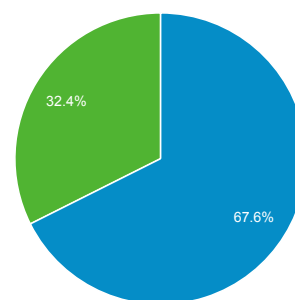

Audience Overview

Overview

165 people visited this site

Language	Visits	% Visits
1. en-us	218	96.04%
2. en	3	1.32%
3. fr	2	0.88%
4. nl	2	0.88%
5. de	1	0.44%
6. tr	1	0.44%

Apr 1, 2013 - Apr 30, 2013

Audience Overview

Overview

356 people visited this site

Language	Visits	% Visits
1. en-us	429	95.97%
2. en	14	3.13%
3. fr	2	0.45%
4. de	1	0.22%
5. en-gb	1	0.22%

May 1, 2013 - May 31, 2013

Audience Overview

Overview

183 people visited this site

■ New Visitor ■ Returning Visitor

Language	Visits	% Visits
1. en-us	236	95.55%
2. en	3	1.21%
3. c	2	0.81%
4. nl	2	0.81%
5. nl-nl	2	0.81%
6. en-ca	1	0.40%
7. fr	1	0.40%

Audience Overview

All Visits
100.00%