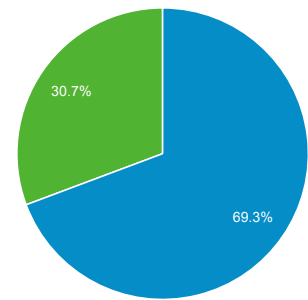

Overview

356 people visited this site

Language	Visits	% Visits
1. en-us	429	95.97%
2. en	14	3.13%
3. fr	2	0.45%
4. de	1	0.22%
5. en-gb	1	0.22%

May 1, 2013 - May 31, 2013

Audience Overview

Overview

183 people visited this site

■ New Visitor ■ Returning Visitor

Language	Visits	% Visits
1. en-us	236	95.55%
2. en	3	1.21%
3. c	2	0.81%
4. nl	2	0.81%
5. nl-nl	2	0.81%
6. en-ca	1	0.40%
7. fr	1	0.40%

Audience Overview

All Visits
100.00%

Overview

354 people visited this site

■ New Visitor ■ Returning Visitor

Language	Visits	% Visits
1. en-us	441	94.03%
2. en	20	4.26%
3. en-gb	3	0.64%
4. de-de	1	0.21%
5. es-ar	1	0.21%
6. fr	1	0.21%
7. tr	1	0.21%
8. tr-tr	1	0.21%

Jul 1, 2013 - Jul 31, 2013

Audience Overview

Overview

499 people visited this site

Language	Visits	% Visits
1. en-us	569	93.13%
2. en	31	5.07%
3. fr	4	0.65%
4. fr-fr	2	0.33%
5. nl	2	0.33%
6. c	1	0.16%
7. de	1	0.16%
8. ru	1	0.16%