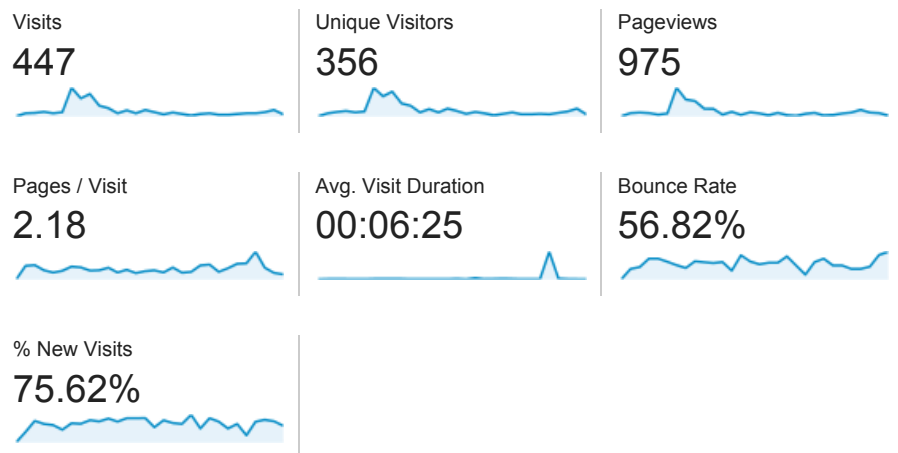

Audience Overview

Overview

165 people visited this site

Language	Visits	% Visits
1. en-us	218	96.04%
2. en	3	1.32%
3. fr	2	0.88%
4. nl	2	0.88%
5. de	1	0.44%
6. tr	1	0.44%

Apr 1, 2013 - Apr 30, 2013

Audience Overview

Overview

356 people visited this site

Language	Visits	% Visits
1. en-us	429	95.97%
2. en	14	3.13%
3. fr	2	0.45%
4. de	1	0.22%
5. en-gb	1	0.22%

May 1, 2013 - May 31, 2013

Audience Overview

Overview

183 people visited this site

Audience Overview

Overview

197 people visited this site

<p>Visits</p> <p>282</p>	<p>Unique Visitors</p> <p>197</p>	<p>Pageviews</p> <p>674</p>
<p>Pages / Visit</p> <p>2.39</p>	<p>Avg. Visit Duration</p> <p>00:06:43</p>	<p>Bounce Rate</p> <p>53.90%</p>
<p>% New Visits</p> <p>61.70%</p>		

Nov 1, 2013 - Nov 30, 2013

Audience Overview

Overview

161 people visited this site

<p>Visits</p> <p>214</p>	<p>Unique Visitors</p> <p>161</p>	<p>Pageviews</p> <p>559</p>
<p>Pages / Visit</p> <p>2.61</p>	<p>Avg. Visit Duration</p> <p>00:05:02</p>	<p>Bounce Rate</p> <p>53.27%</p>
<p>% New Visits</p> <p>64.49%</p>		