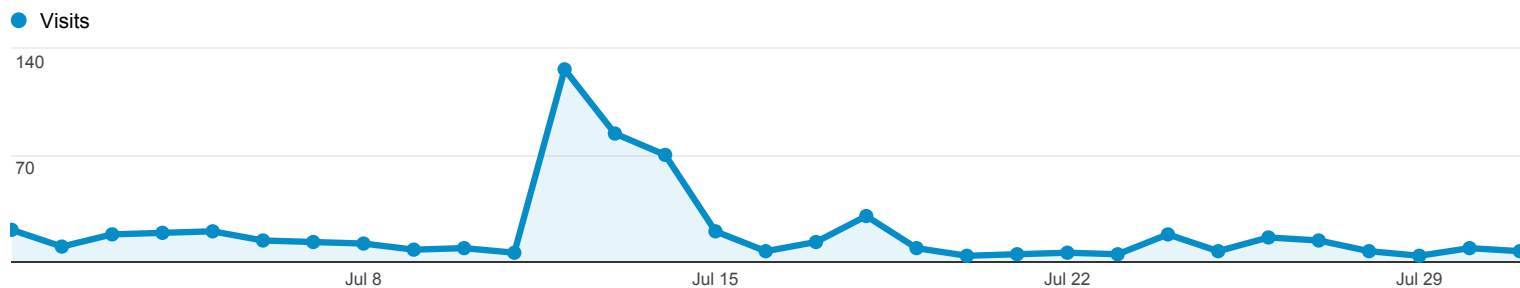

Overview

354 people visited this site

■ New Visitor ■ Returning Visitor

Language	Visits	% Visits
1. en-us	441	94.03%
2. en	20	4.26%
3. en-gb	3	0.64%
4. de-de	1	0.21%
5. es-ar	1	0.21%
6. fr	1	0.21%
7. tr	1	0.21%
8. tr-tr	1	0.21%

Jul 1, 2013 - Jul 31, 2013

Audience Overview

Overview

499 people visited this site

Language	Visits	% Visits
1. en-us	569	93.13%
2. en	31	5.07%
3. fr	4	0.65%
4. fr-fr	2	0.33%
5. nl	2	0.33%
6. c	1	0.16%
7. de	1	0.16%
8. ru	1	0.16%