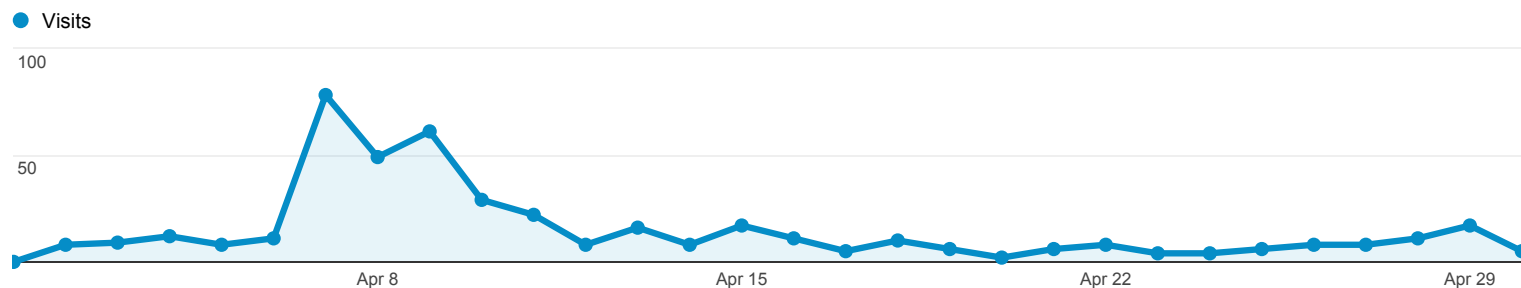

Feb 1, 2013 - Feb 28, 2013

Audience Overview

Overview

87 people visited this site

Language	Visits	% Visits
1. en-us	139	95.21%
2. en	4	2.74%
3. en-gb	1	0.68%
4. es	1	0.68%
5. ja	1	0.68%

Mar 1, 2013 - Mar 31, 2013

Audience Overview

Overview

165 people visited this site

Language	Visits	% Visits
1. en-us	218	96.04%
2. en	3	1.32%
3. fr	2	0.88%
4. nl	2	0.88%
5. de	1	0.44%
6. tr	1	0.44%

Apr 1, 2013 - Apr 30, 2013

Audience Overview

Overview

356 people visited this site

Language	Visits	% Visits
1. en-us	429	95.97%
2. en	14	3.13%
3. fr	2	0.45%
4. de	1	0.22%
5. en-gb	1	0.22%

May 1, 2013 - May 31, 2013

Audience Overview

Overview

183 people visited this site

Nov 1, 2013 - Nov 30, 2013

Audience Overview

Overview

161 people visited this site

<p>Visits</p> <p>214</p>	<p>Unique Visitors</p> <p>161</p>	<p>Pageviews</p> <p>559</p>
<p>Pages / Visit</p> <p>2.61</p>	<p>Avg. Visit Duration</p> <p>00:05:02</p>	<p>Bounce Rate</p> <p>53.27%</p>
<p>% New Visits</p> <p>64.49%</p>		