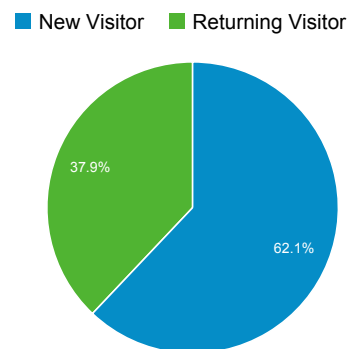

Aug 1, 2013 - Aug 31, 2013

Audience Overview

Overview

214 people visited this site

Language	Visits	% Visits
1. en-us	240	96.39%
2. en	6	2.41%
3. cs	1	0.40%
4. es-419	1	0.40%
5. nl-nl	1	0.40%

Sep 1, 2013 - Sep 30, 2013

Audience Overview

Overview

197 people visited this site

<p>Visits</p> <p>282</p>	<p>Unique Visitors</p> <p>197</p>	<p>Pageviews</p> <p>674</p>
<p>Pages / Visit</p> <p>2.39</p>	<p>Avg. Visit Duration</p> <p>00:06:43</p>	<p>Bounce Rate</p> <p>53.90%</p>
<p>% New Visits</p> <p>61.70%</p>		

Language	Visits	% Visits
1. en-us	271	96.10%
2. en	6	2.13%
3. fr-fr	2	0.71%
4. de	1	0.35%
5. nb	1	0.35%
6. nl	1	0.35%

Oct 1, 2013 - Oct 31, 2013

Audience Overview

Overview

189 people visited this site

Language	Visits	% Visits
1. en-us	293	95.75%
2. en	7	2.29%
3. c	1	0.33%
4. da	1	0.33%
5. da-dk	1	0.33%
6. en-gb	1	0.33%
7. fr	1	0.33%
8. pl	1	0.33%