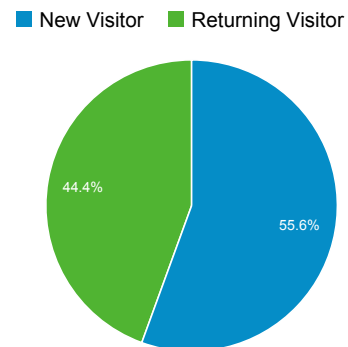

Audience Overview

Overview

197 people visited this site

<p>Visits</p> <p>282</p>	<p>Unique Visitors</p> <p>197</p>	<p>Pageviews</p> <p>674</p>
<p>Pages / Visit</p> <p>2.39</p>	<p>Avg. Visit Duration</p> <p>00:06:43</p>	<p>Bounce Rate</p> <p>53.90%</p>
<p>% New Visits</p> <p>61.70%</p>		

Language	Visits	% Visits
1. en-us	271	96.10%
2. en	6	2.13%
3. fr-fr	2	0.71%
4. de	1	0.35%
5. nb	1	0.35%
6. nl	1	0.35%

Oct 1, 2013 - Oct 31, 2013

Audience Overview

Overview

189 people visited this site

Language	Visits	% Visits
1. en-us	293	95.75%
2. en	7	2.29%
3. c	1	0.33%
4. da	1	0.33%
5. da-dk	1	0.33%
6. en-gb	1	0.33%
7. fr	1	0.33%
8. pl	1	0.33%

Nov 1, 2013 - Nov 30, 2013

Audience Overview

Overview

161 people visited this site

<p>Visits</p> <p>214</p>	<p>Unique Visitors</p> <p>161</p>	<p>Pageviews</p> <p>559</p>
<p>Pages / Visit</p> <p>2.61</p>	<p>Avg. Visit Duration</p> <p>00:05:02</p>	<p>Bounce Rate</p> <p>53.27%</p>
<p>% New Visits</p> <p>64.49%</p>		